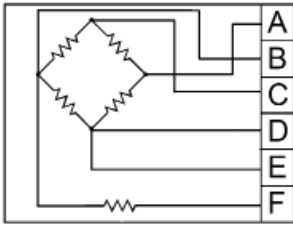

D6 - 6pin Dynisco

- CABLE**
Red
Black
White
Green
Blue
Brown
- A (+) Output (Si+)
 - B (-) Output (Si-)
 - C (+) Input (Ex+)
 - D (-) Input (Ex-)
 - E R-Cal
 - F R-Cal

D8 - 8pin Dynisco

- CABLE**
White
Red
Green
Black
Blue
Brown
- A (+) Input (Ex+)
 - B (+) Output (Si+)
 - C (-) Input (Ex-)
 - D (-) Output (Si-)
 - E R-Cal
 - F R-Cal
 - G (+) T/C
 - H (-) T/C

GENTRAN - MPI - Cross Reference (**ask factory for other part numbers***)**

GT72 (6pin Gentran) - Rigid Stem

GENTRAN	MPI	Pressure	Stem	Connect	T/C
GT72/6-5K	MK72/6-5K	5,000psi	6"	6S (Gentran)	No
GT72/6-10K	MK72/6-10K	10,000psi	6"	6S (Gentran)	No
GT72/6J-5K	MK72/6J-5K	5,000psi	6"	6S (Gentran)	J
GT72/6J-10K	MK72/6J-10K	10,000psi	6"	6S (Gentran)	J
GT72/12-5K	MK72/12-5K	5,000psi	12"	6S (Gentran)	No
GT72/12-10K	MK72/12-10K	10,000psi	12"	6S (Gentran)	No
GT72/12J-5K	MK72/12J-5K	5,000psi	12"	6S (Gentran)	J
GT72/12J-10K	MK72/12J-10K	10,000psi	12"	6S (Gentran)	J